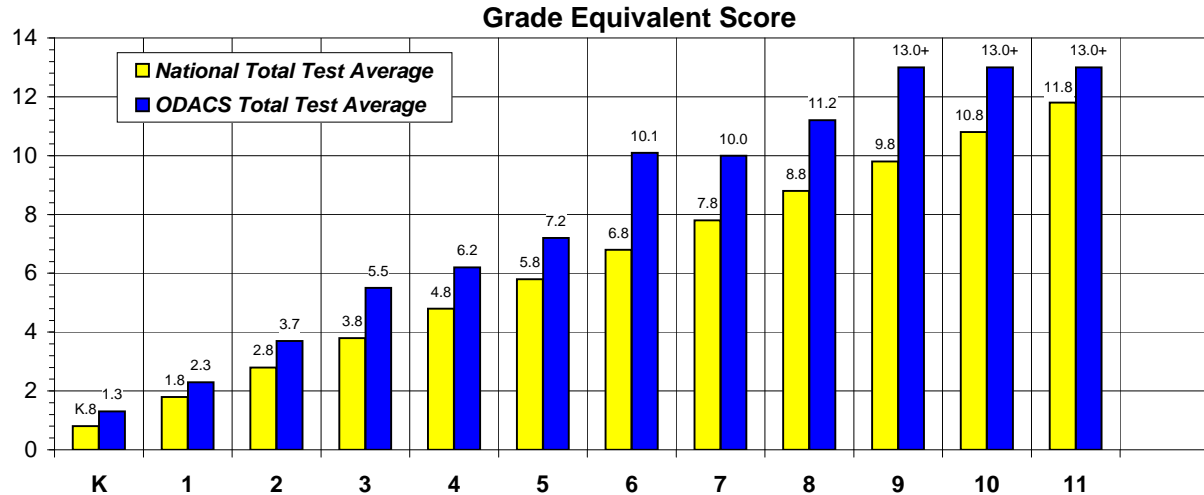

# Old Dominion Association of Church Schools' Students Score Higher Than The National Average!

2008 - 2009 School Year

Annual achievement testing shows that ODACS State Association students score higher than the National Average at every grade level tested.

13.0+ means these scores are above the measurable capacity of the test.

Grade	Above National Average
K	5 Months
1	5 Months
2	9 Months
3	1 Year, 7 Months
4	1 Year, 4 Months
5	1 Year, 4 Months
6	3 Years, 3 Months

Grade	Above National Average
7	2 Years, 2 Months
8	2 Years, 4 Months
9	At Least 3 Years, 2 Months
10	At Least 2 Years, 2 Months
11	At Least 1 Year, 2 Months
12	-

The bar graph for the Grade Equivalent and Percentile Rank are reported when 100 or more students were tested at that grade level. When less than 100 students were tested at any grade level, no scores are shown on the bar graph.