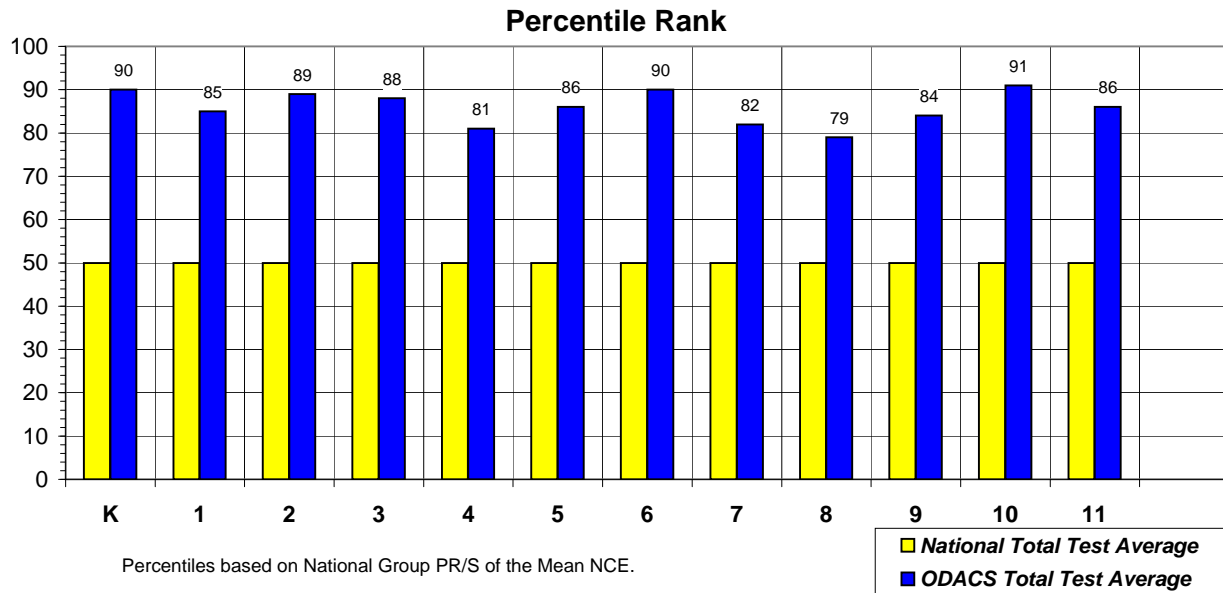

# Old Dominion Association of Church Schools' Students Score Higher Than The National Average!

2008 - 2009 School Year

Annual achievement testing shows that ODACS State Association students score higher than the National Average at every grade level tested.

13.0+ means these scores are above the measurable capacity of the test.

Grade	Above National Average
K	5 Months
1	5 Months
2	9 Months
3	1 Year, 7 Months
4	1 Year, 4 Months
5	1 Year, 4 Months
6	3 Years, 3 Months

Grade	Above National Average
7	2 Years, 2 Months
8	2 Years, 4 Months
9	At Least 3 Years, 2 Months
10	At Least 2 Years, 2 Months
11	At Least 1 Year, 2 Months
12	-

The bar graph for the Grade Equivalent and Percentile Rank are reported when 100 or more students were tested at that grade level. When less than 100 students were tested at any grade level, no scores are shown on the bar graph.