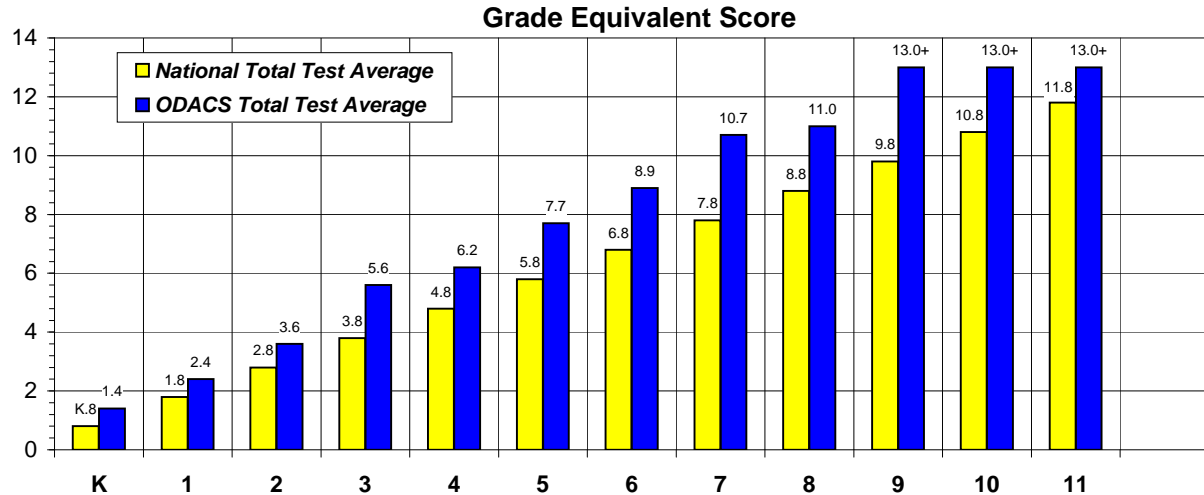

Old Dominion Association of Church Schools' Students Score Higher Than The National Average!

2009 - 2010 School Year

Annual achievement testing shows that ODACS State Association students score higher than the National Average at every grade level tested.

13.0+ means these scores are above the measurable capacity of the test.

Grade	Above National Average
K	6 Months
1	6 Months
2	8 Months
3	1 Year, 8 Months
4	1 Year, 4 Months
5	1 Year, 9 Months
6	2 Years, 1 Month

Grade	Above National Average
7	2 Years, 9 Months
8	2 Years, 2 Months
9	At Least 3 Years, 2 Months
10	At Least 2 Years, 2 Months
11	At Least 1 Year, 2 Months
12	-

The bar graph for the Grade Equivalent and Percentile Rank are reported when 100 or more students were tested at that grade level. When less than 100 students were tested at any grade level, no scores are shown on the bar graph.