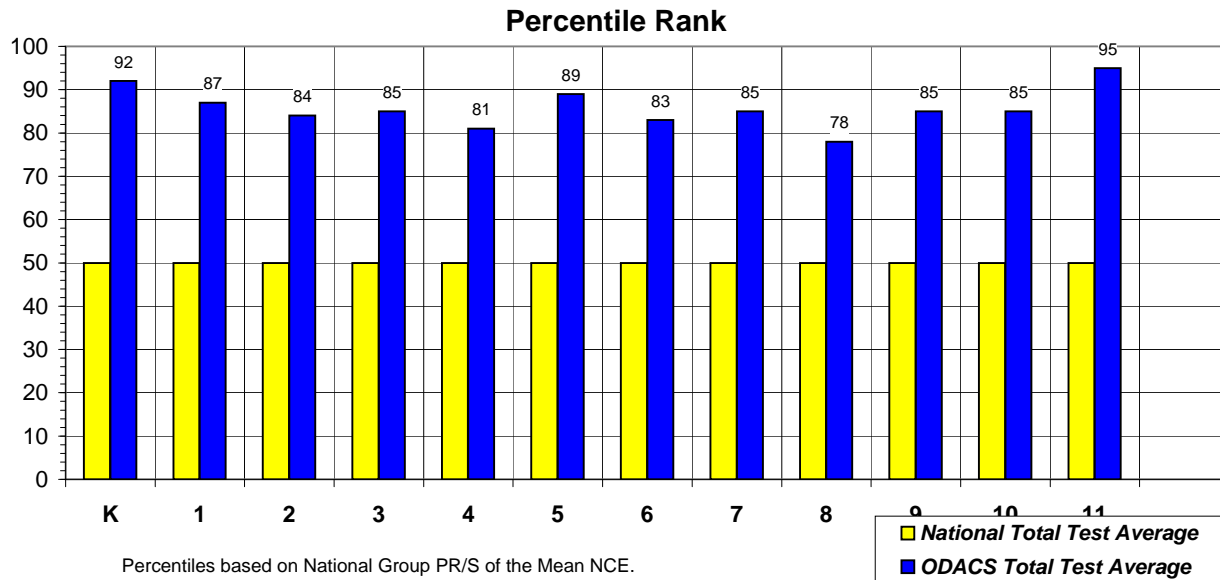

Old Dominion Association of Church Schools' Students Score Higher Than The National Average!

2009 - 2010 School Year

Annual achievement testing shows that ODACS State Association students score higher than the National Average at every grade level tested.

13.0+ means these scores are above the measurable capacity of the test.

Grade	Above National Average
K	6 Months
1	6 Months
2	8 Months
3	1 Year, 8 Months
4	1 Year, 4 Months
5	1 Year, 9 Months
6	2 Years, 1 Month

Grade	Above National Average
7	2 Years, 9 Months
8	2 Years, 2 Months
9	At Least 3 Years, 2 Months
10	At Least 2 Years, 2 Months
11	At Least 1 Year, 2 Months
12	-

The bar graph for the Grade Equivalent and Percentile Rank are reported when 100 or more students were tested at that grade level. When less than 100 students were tested at any grade level, no scores are shown on the bar graph.