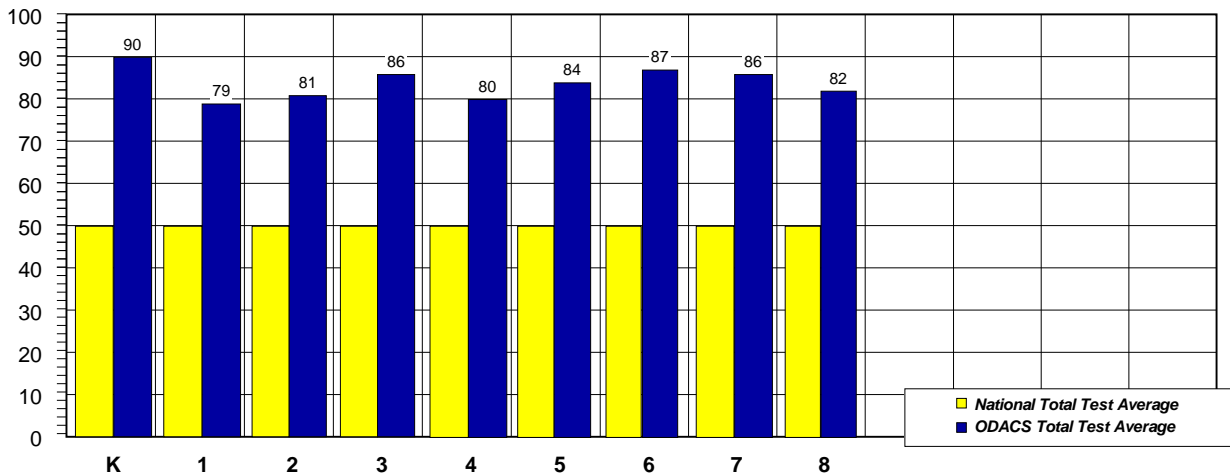

Old Dominion Association of Church Schools' Students Score Higher Than The National Average!

2014-2015 School Year

Annual achievement testing shows that ODACS State Association students score higher than the National Average at every grade level tested.

Grade Equivalent Score

Grade	Above National Average
K	6 Months
1	5 Months
2	6 Months
3	1 Year, 5 Months
4	1 Year, 2 Months
5	1 Year, 6 Months
6	2 Years, 6 Months

Grade	Above National Average
7	2 Years, 6 Months
8	3 Years, 6 Months
9	-
10	-
11	-
12	-

Percentile Rank

Percentiles based on National Group PR/S of the Mean NCE.

The bar graph for the Grade Equivalent and Percentile Rank are reported when 100 or more students were tested at that grade level. When less than 100 students were tested at any grade level, no scores are shown on the bar graph.