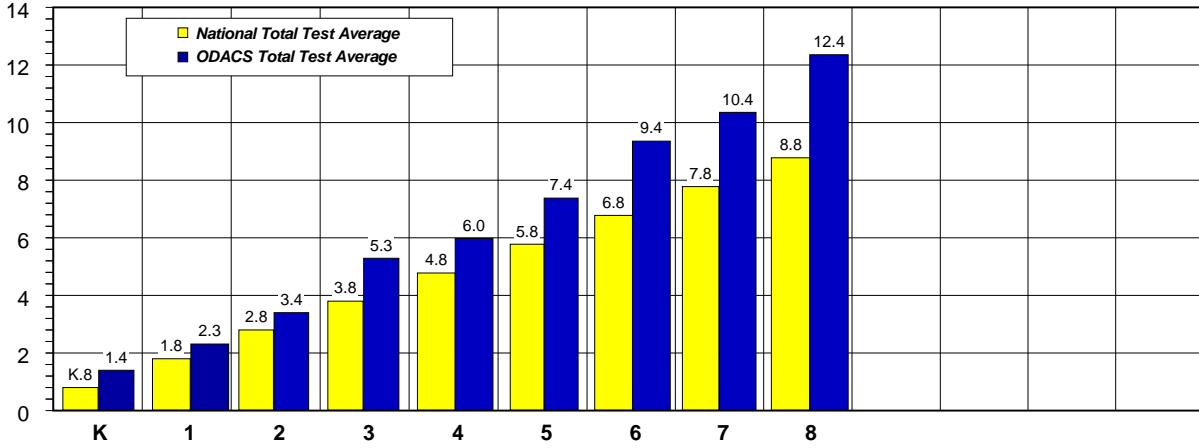

Old Dominion Association of Church Schools' Students Score Higher Than The National Average!

2014-2015 School Year

Annual achievement testing shows that ODACS State Association students score higher than the National Average at every grade level tested.

Grade Equivalent Score

Grade	Above National Average
K	6 Months
1	5 Months
2	6 Months
3	1 Year, 5 Months
4	1 Year, 2 Months
5	1 Year, 6 Months
6	2 Years, 6 Months

Grade	Above National Average
7	2 Years, 6 Months
8	3 Years, 6 Months
9	-
10	-
11	-
12	-

Percentile Rank

Percentiles based on National Group PR/S of the Mean NCE.

The bar graph for the Grade Equivalent and Percentile Rank are reported when 100 or more students were tested at that grade level. When less than 100 students were tested at any grade level, no scores are shown on the bar graph.