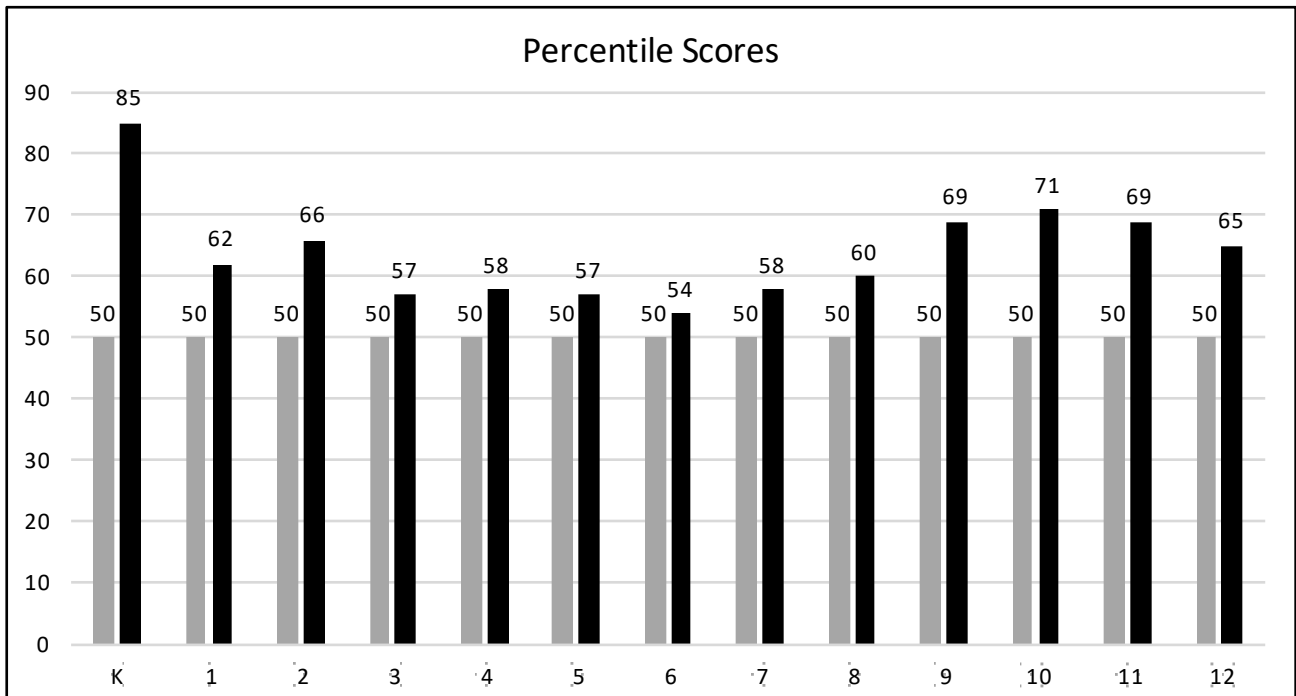

**American Association of Christian Schools
Iowa Achievement Test Results
2018-2019 School Year**

13.0 means these scores are above the measurable capacity of the test

= National Average Grade Equivalent Scores and Percentile Scores (2011 norms)
 = AACs Average Grade Equivalent Scores and Percentile Scores (2011 norms)