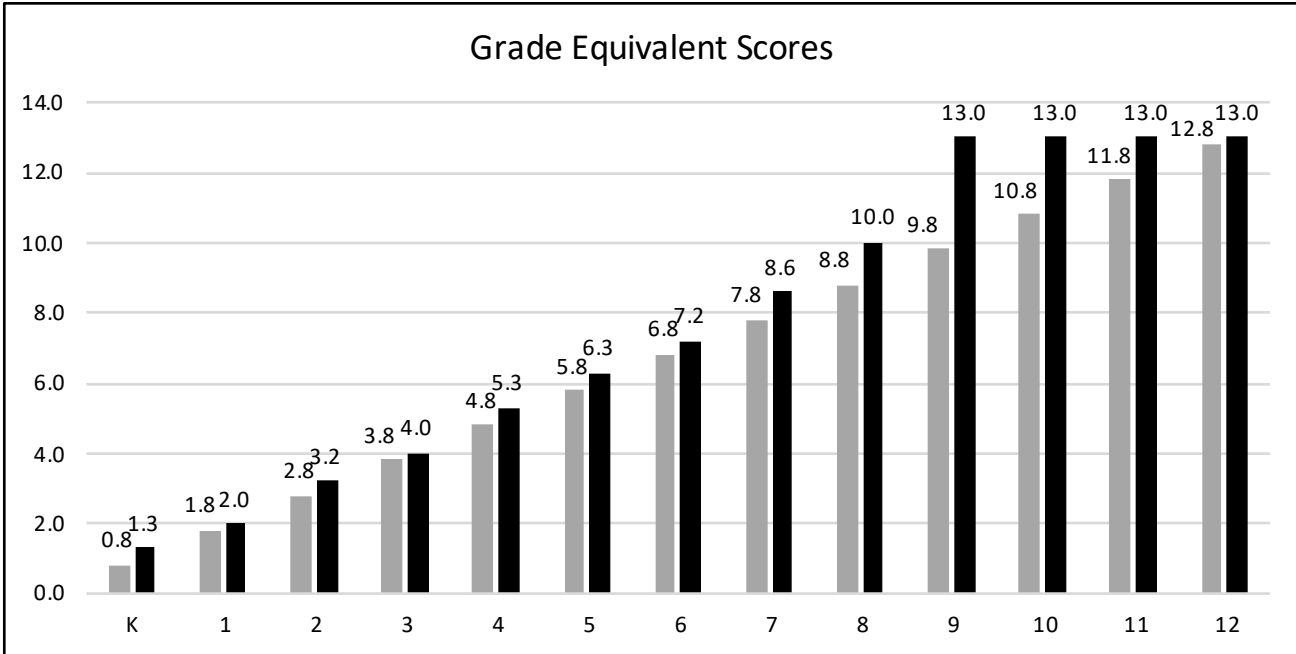

**American Association of Christian Schools
Iowa Achievement Test Results
2018-2019 School Year**

13.0 means these scores are above the measurable capacity of the test

= National Average Grade Equivalent Scores and Percentile Scores (2011 norms)
 = AACs Average Grade Equivalent Scores and Percentile Scores (2011 norms)