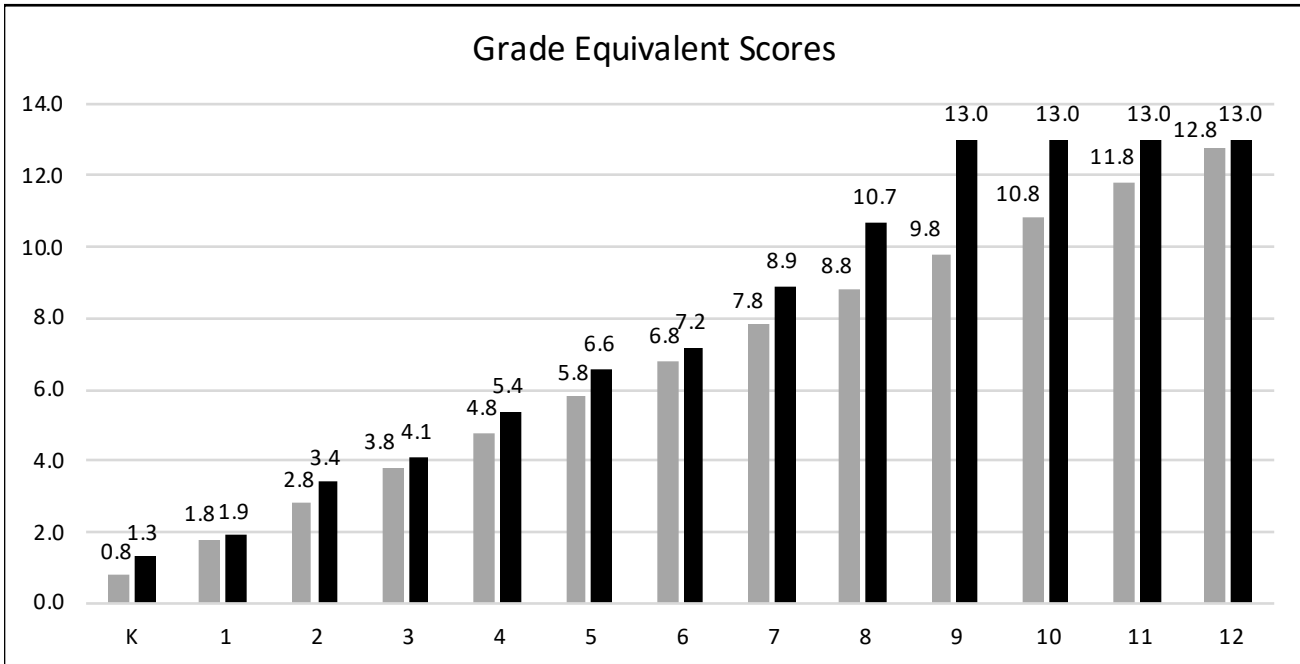

Old Dominion Association of Church Schools Iowa Achievement Test Results 2018-2019 School Year

13.0 means these scores are above the measurable capacity of the test

= National Average Grade Equivalent Scores and Percentile Scores (2011 norms)
 = ODACS Average Grade Equivalent Scores and Percentile Scores (2011 norms)