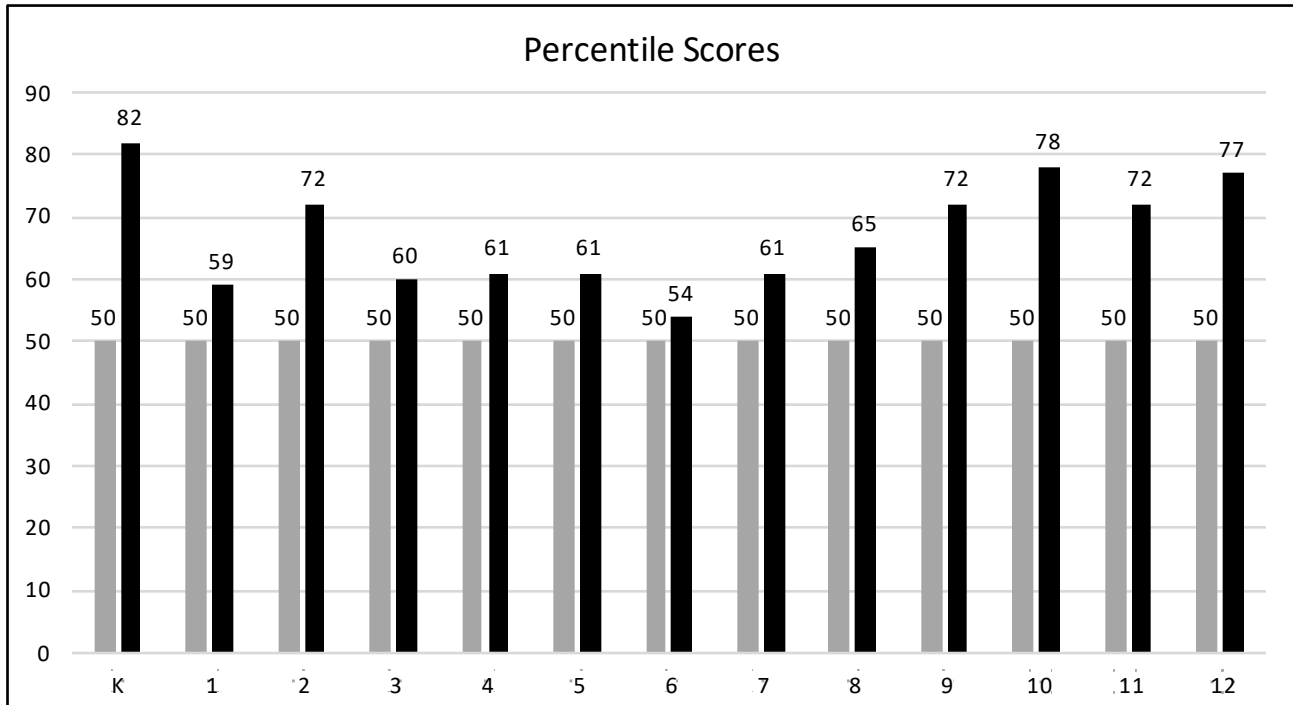

Old Dominion Association of Church Schools Iowa Achievement Test Results 2018-2019 School Year

13.0 means these scores are above the measurable capacity of the test

= National Average Grade Equivalent Scores and Percentile Scores (2011 norms)
 = ODACS Average Grade Equivalent Scores and Percentile Scores (2011 norms)